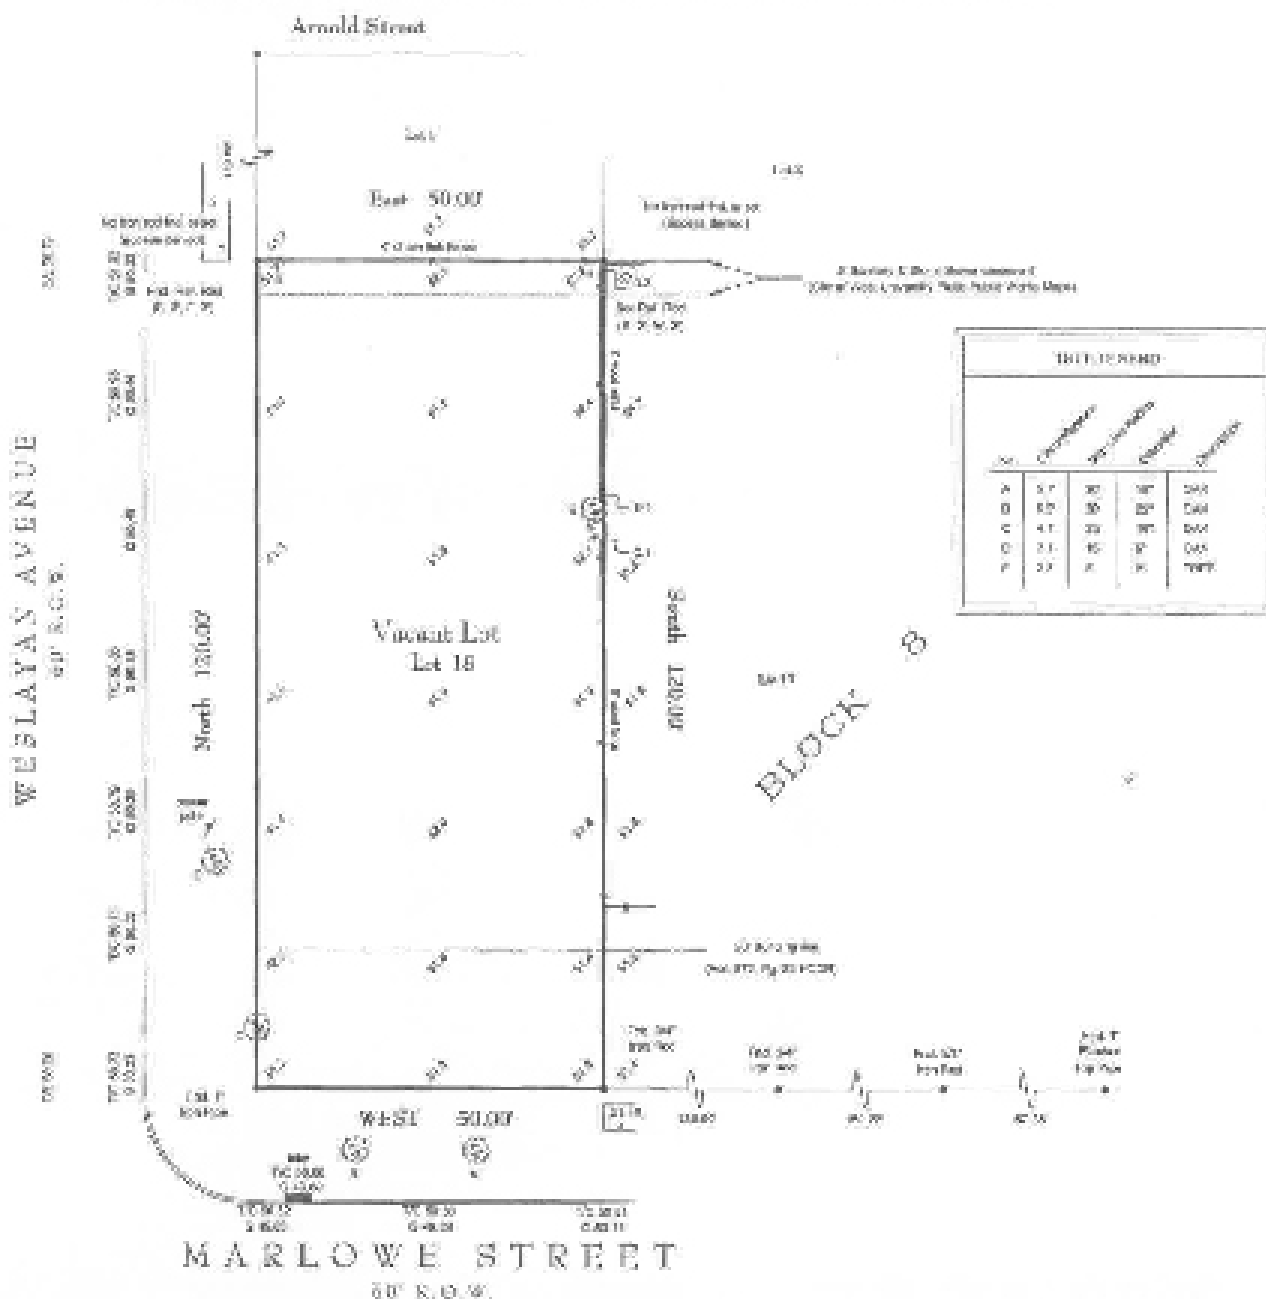

## 3936 Marlowe - West U.

### 6,000 Sq.Ft Lot - \$425,000

Comments:

---

---

---

---

---

---