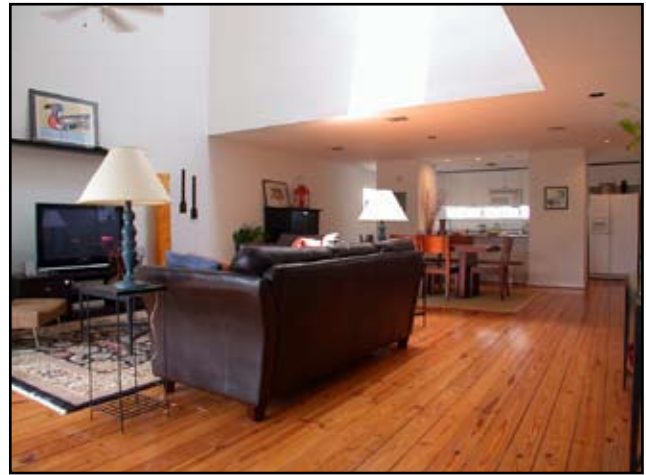

5812-C Blossom - Rice Military

For Sale - \$264,900
For Lease - \$2,100/mo.

Very desirable location in Rice Military. Convenient to local Restaurants and Shopping, Memorial Park, Downtown, and More! This Contemporary Townhouse has a large skylight and many large windows allowing plenty of sunshine.

Roger Martin Properties

Master Bedroom

Second Floor

ADDITIONAL INFORMATION

AREA:	Rice Military	STYLE:	Townhome
KEY MAP:	492L	OVEN:	Gas
MLS#:	21282935	RANGE:	Gas
SQ. FT. :	1924 *APPDIST	MICROWAVE:	Yes
LOT:	1400 *APPDIST	DISHWASHER:	Yes
BEDROOMS:	3	A/C:	Central Electric
BATHS:	2/0	HEAT:	Central Gas
GARAGE:	2/Attached	STORY:	3
SCHOOLS*:		YEAR BUILT:	1998*APPDIST

**School info is subject to change. Buyers should independently verify*

ROOM DIMENSIONS

KITCHEN:	20' x 9'	MASTER:	18' x 15'
LIVING:	24' x 24'	BEDRM 2:	12' x 11'
DINING:	20' x 12'	BEDRM 3:	11' x 11'

Listing Agent: Randy Smith
Office: 713-661-2300